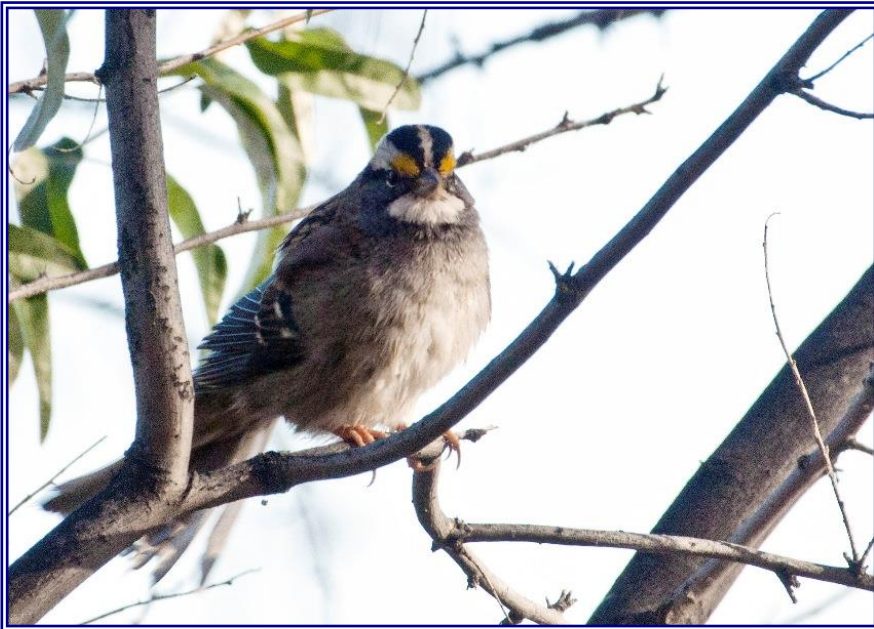

### October adds four new species to the cumulative list

Bird walks at the Rio Grande Nature Center produced some interesting and enjoyable additions to the list that Lefty Arnold has been keeping since January 2011. These four newcomers (in taxonomic order) are:

- ☆ Steller's jay: Seen several times during October walks
- ☆ Black-billed magpie: Seen on a non-bird walk day
- ☆ Golden-crowned kinglet: Not all participants on the walk were able to see the bird but those who did were mighty excited
- ☆ Townsend's solitaire: Another higher elevation bird seen along the Rio Grande

### *Two species seen in October are new to the 2013 list*

They are the red-naped sapsucker and the white-throated sparrow. And here's another note about the October 2013 bird sightings: A total of 71 species were seen on the eight walks, the same number of bird species reported in October 2012.

**White-throated Sparrow: Photo by and courtesy of Lou Feltz**